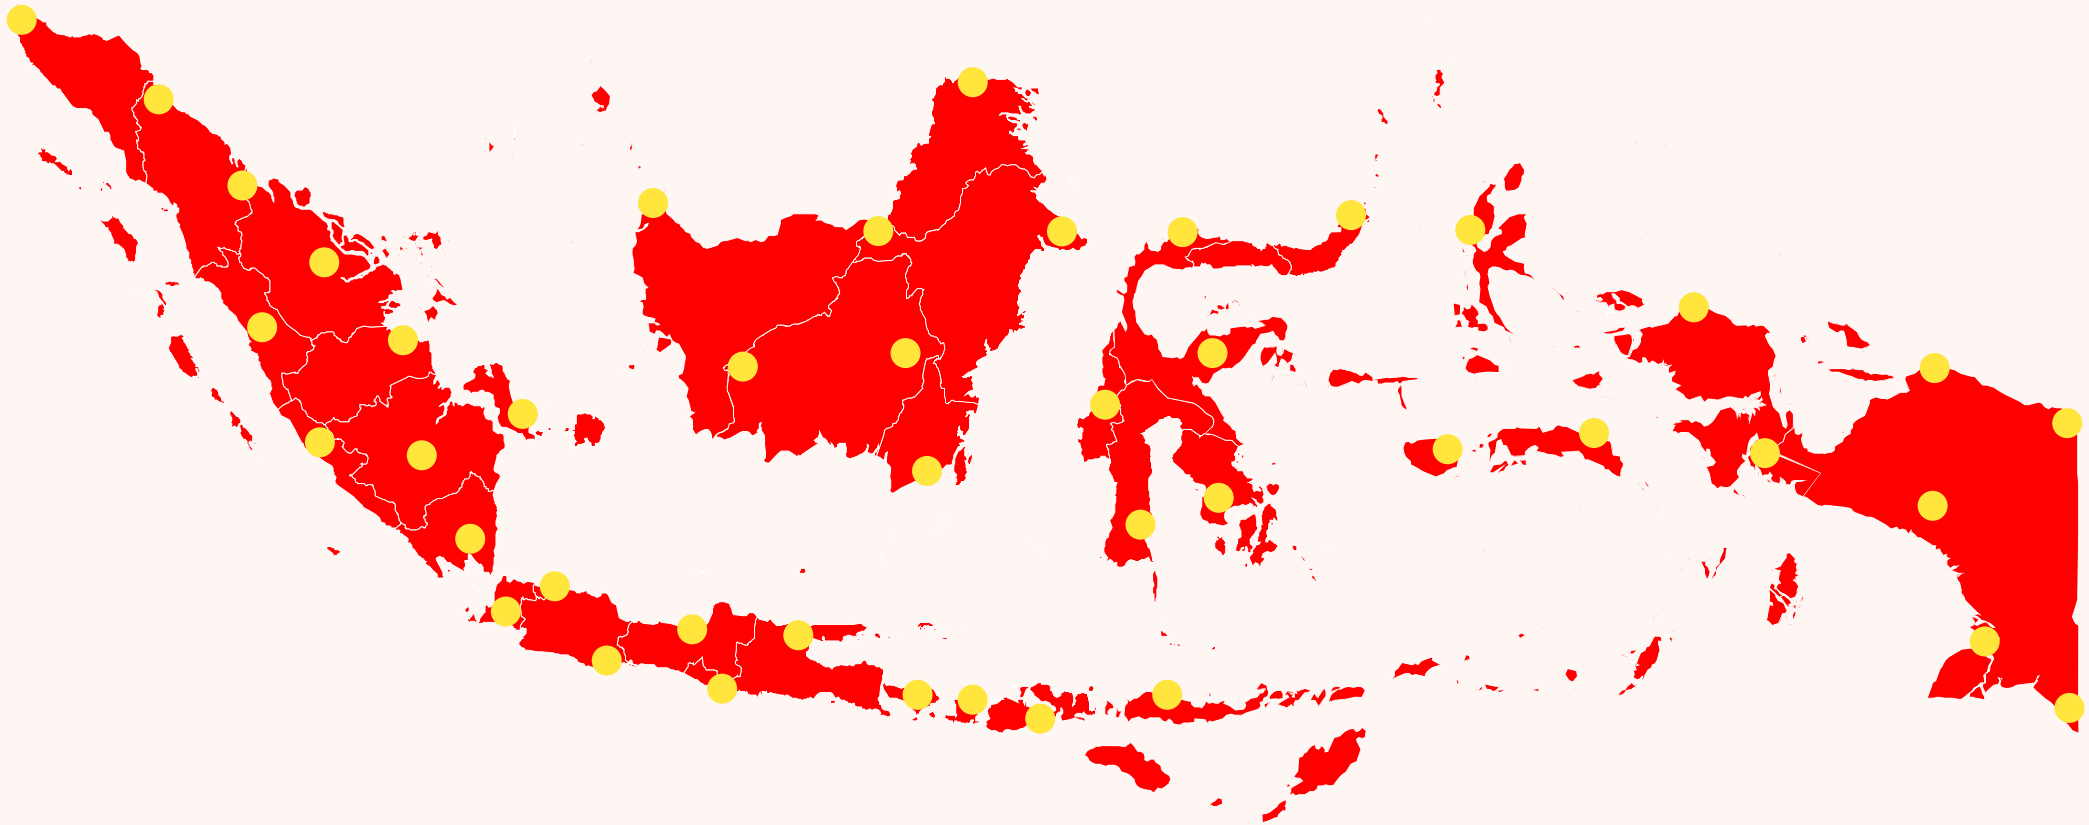

200+

Brand use our Ads

Our Media

/ Billboards

Maximize your brand's visibility with our strategically placed billboards, ideal for high-traffic areas and delivering your message effectively to a broad audience, perfect for time-sensitive campaigns and brand awareness.

/ Digital Billboards

Premium quality Digital Billboard space located on main roads in major cities throughout Indonesia, offering unparalleled visibility and high-impact advertising opportunities

/ Transit Advertising

Space ad Branding on public transportation located in big cities in Indonesia such as: Buses, Trains, Airplanes, Airport and Taxis.

Our Coverage

Our media are available across 150+ major cities and regency throughout Indonesia.

Jakarta, Surabaya, Medan, **Makassar**,
Bandung, *Bogor*, **Semarang**, *Yogyakarta*, Pekanbaru,
Papua, **Lampung**, *Palembang*, **Bali**
Lombok, **Batam**, Labuan Bajo, Bengkulu, **Aceh**, Ambon,
Pontianak, Palangka Raya, **Jambi**, *Padang*.